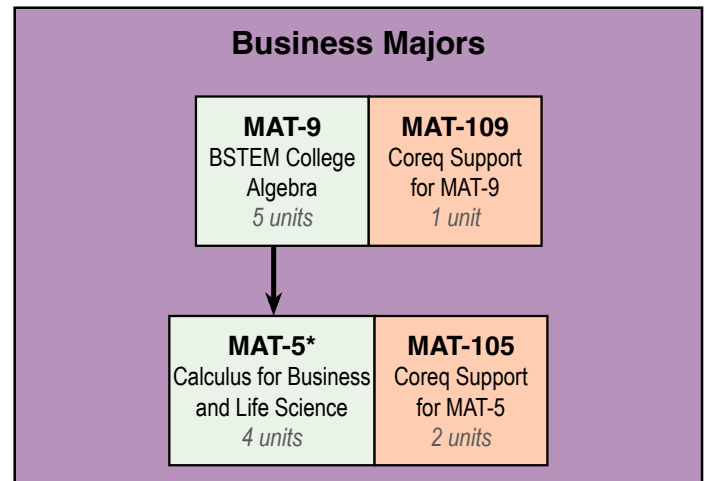

# Moving Through Math at Moreno Valley College

Please visit counseling services before enrolling  
if you have questions as to appropriate Math course for your major.

(951) 571-6104 • Welcome Center

You can also make an appointment to see a counselor at: [www.mvc.edu/counseling](http://www.mvc.edu/counseling)

For CSU/UC School/Major specific courses please visit [www.assist.org](http://www.assist.org)

Non Degree Applicable, only need to enroll if placed

Transferable and/or Degree Applicable

\* UC/CSU Transferable  
\*\* CSU Transferable Only  
Updated March 2025