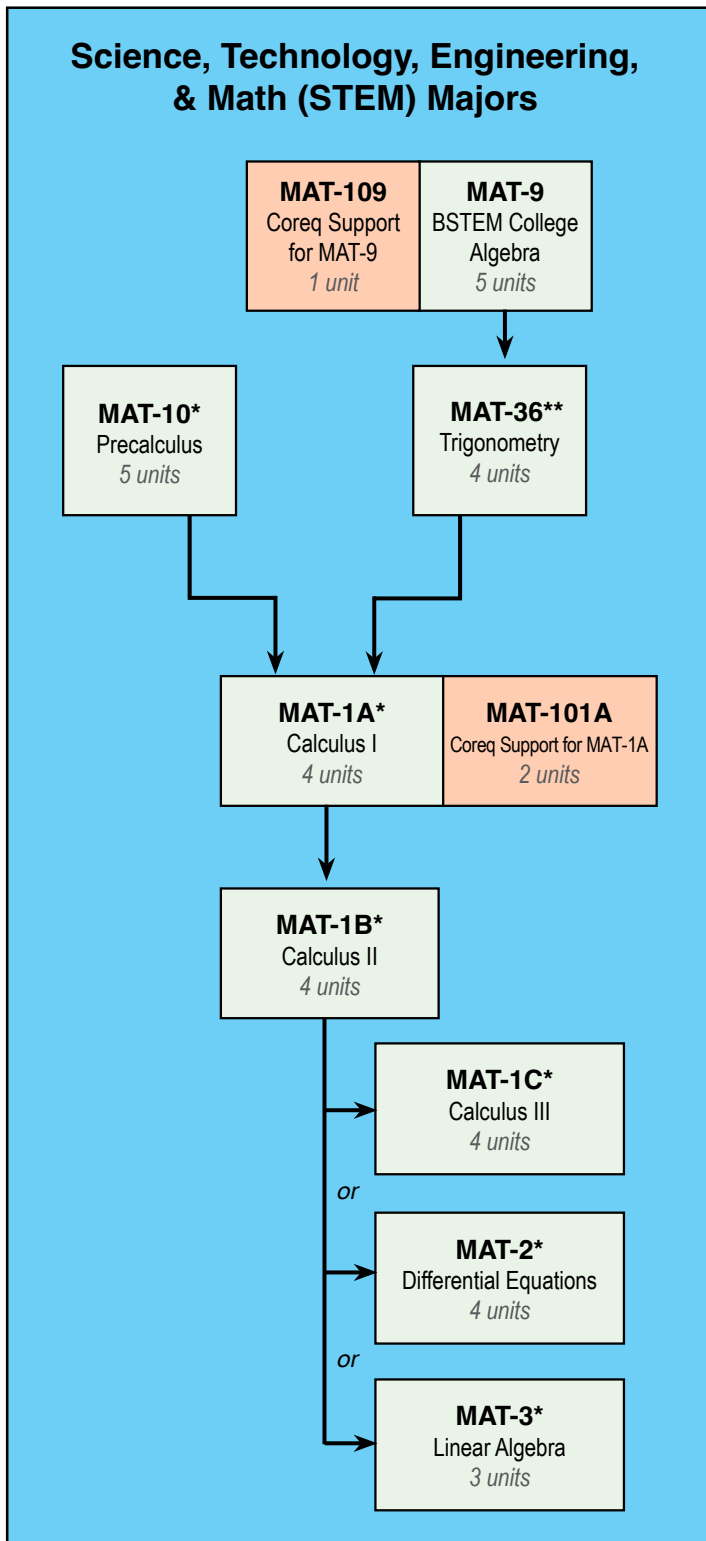

Moving Through Math at Moreno Valley College

Please visit counseling services before enrolling
if you have questions as to appropriate Math course for your major.

(951) 571-6104 • Welcome Center

You can also make an appointment to see a counselor at: www.mvc.edu/counseling

For CSU/UC School/Major specific courses please visit www.assist.org

Non Degree Applicable, only need to enroll if placed

Transferable and/or Degree Applicable

* UC/CSU Transferable
** CSU Transferable Only
Updated March 2025