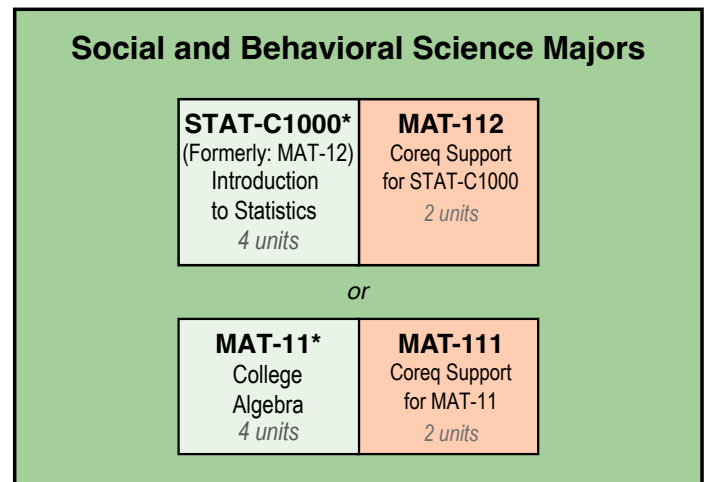

Moving Through Math at Moreno Valley College

Please visit counseling services before enrolling
if you have questions as to appropriate Math course for your major.

(951) 571-6104 • Welcome Center

You can also make an appointment to see a counselor at: www.mvc.edu/counseling

For CSU/UC School/Major specific courses please visit www.assist.org

Non Degree Applicable, only need to enroll if placed

Transferable and/or Degree Applicable

* UC/CSU Transferable
** CSU Transferable Only
Updated March 2025